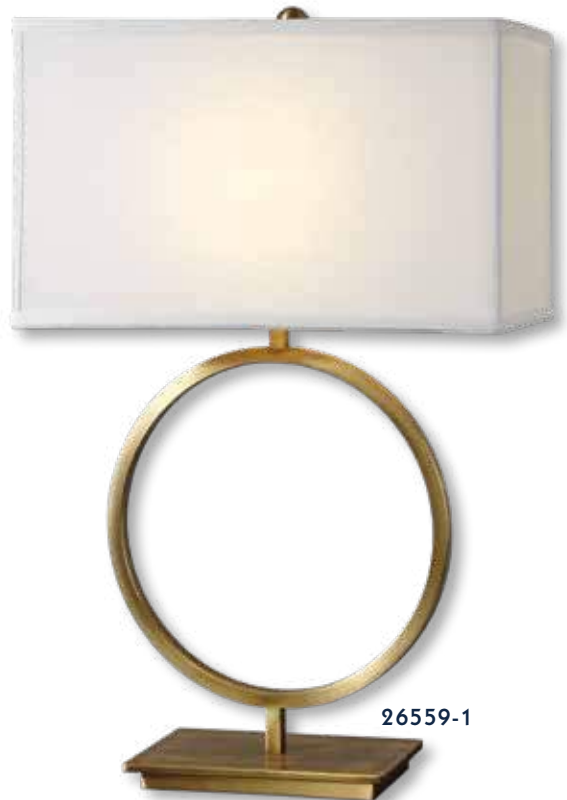

26559-1 Duara Table Lamp 29"

Hand forged metal finished in a plated brushed brass. The 19" x 11" rectangle box shade is a white linen fabric.

150 watt, 3-way

26559-1