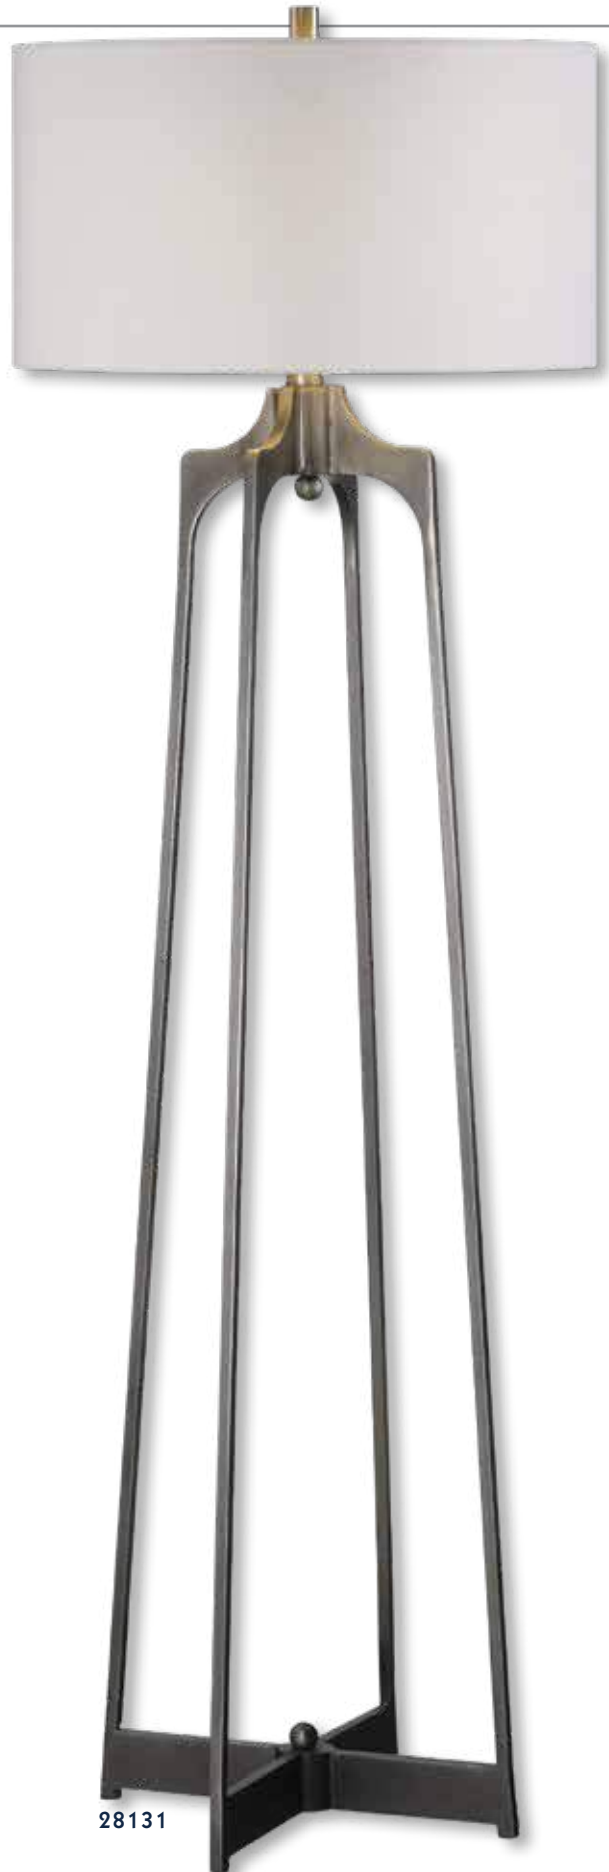

27786 Aliso Table Lamp 31"

This sleek tapered design is solid cast iron with a subtle porous texture, sealed to preserve the natural finish, accented with gold infused highlights. The 17"x 8" round hardback drum shade is a gray linen fabric with natural slubbing.

60 watt, On-Off, Chain Switch, Twin Socket

28131 Adrian Floor Lamp 61"

Sleek and refined, this lamp is constructed of forged steel, finished in a plated aged gunmetal. The 19"x 11" round hardback drum shade is a white linen fabric with natural slubbing.

150 watt, 3-way

28131