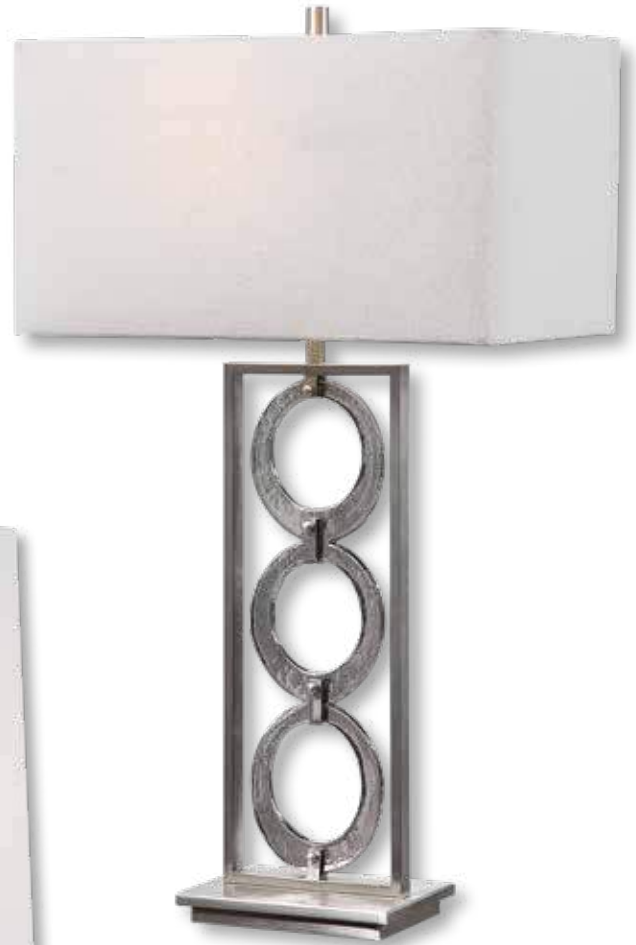

26364-1

28337-1 Como Table Lamp 23"

Paying homage to mid-century style, this table lamp features a chrome plated glass base displayed on a chunky antique brass plated foot and finial. The lamp is complemented by a 16" x 10" round drum shade in a white linen fabric.

150 watt, 3-way

26364-1 Perrin Table Lamp 32"

This table lamp features an organic shaped, dark gray, iridescent art glass that is displayed in a brushed nickel plated steel base. The 18" x 10" rectangle hardback shade is a light gray linen fabric with natural slubbing.

150 watt, 3-way

30000-1 Como Buffet Lamp 38"

Paying homage to mid-century style, this buffet lamp features a chrome plated glass base displayed on a chunky antique brass plated foot and finial. The lamp is complemented by a 11" x 16" slightly tapered round shade in a white linen fabric.

150 watt, 3-way