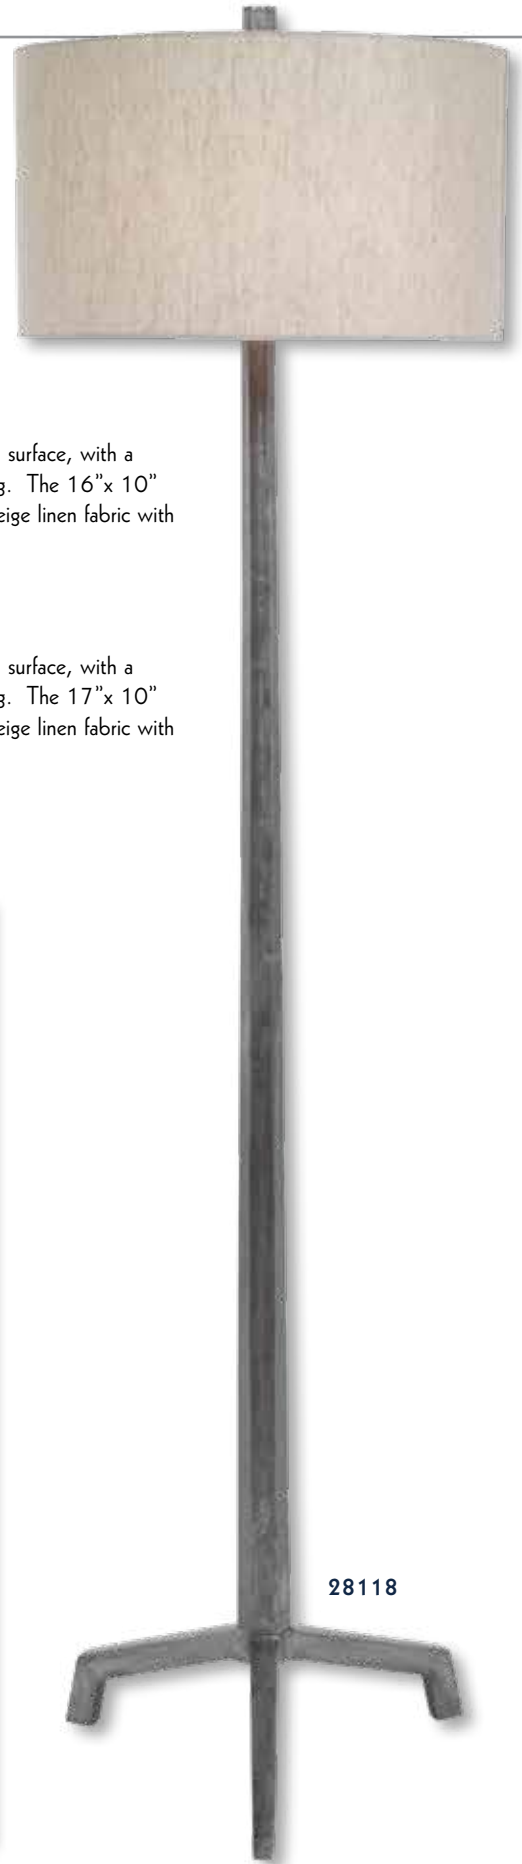

28118 Ivor Floor Lamp 62"

Tapered cast iron with a subtle textured surface, with a raw steel finish and burnished distressing. The 17" x 10" round hardback drum shade is a light beige linen fabric with natural slubbing.
150 watt, 3-way

28118