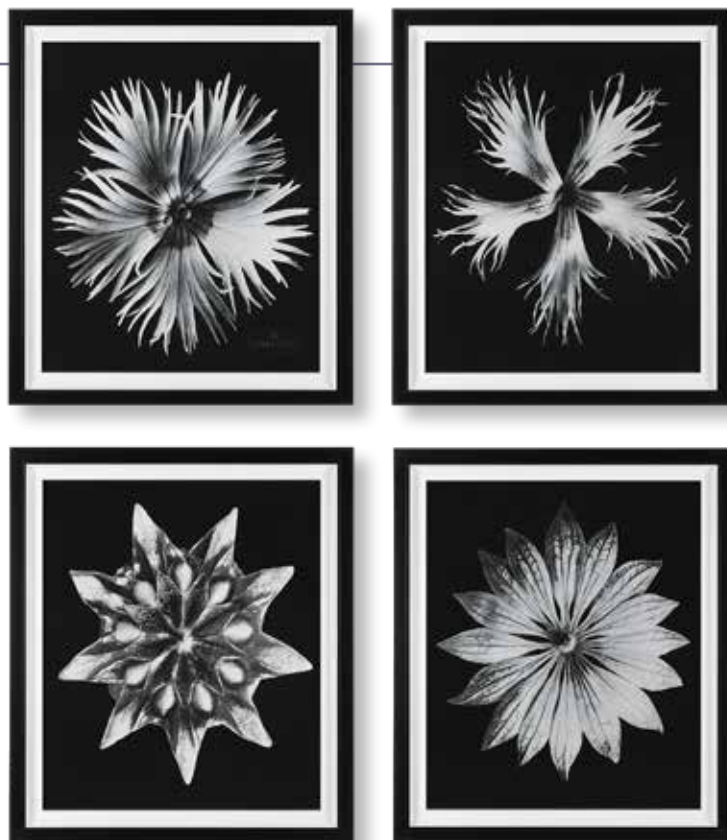

41427 Contemporary Floret Framed Prints, S/4
24"x 28" This set of four framed prints creates a fresh take on traditional floral artwork. Each black and white image is accented by a black stepped frame with a white inner liner under glass.