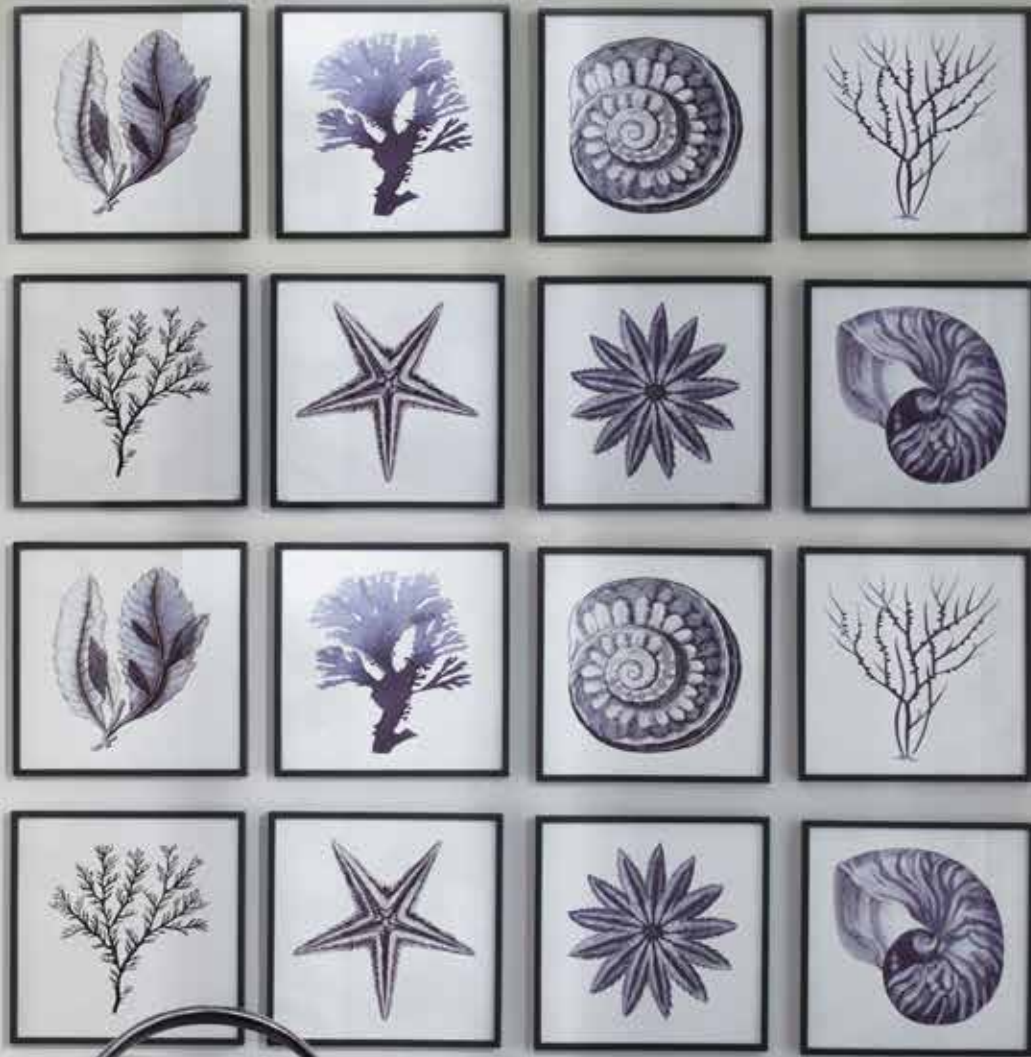

41429 Sea Living Framed Prints, S/8
12" x 12" A clean and contemporary version of classic coastal artwork, this set of eight showcases a variety of sea life back painted on glass in black with a pearlescent white background. A slim satin black frame completes each piece.

41429