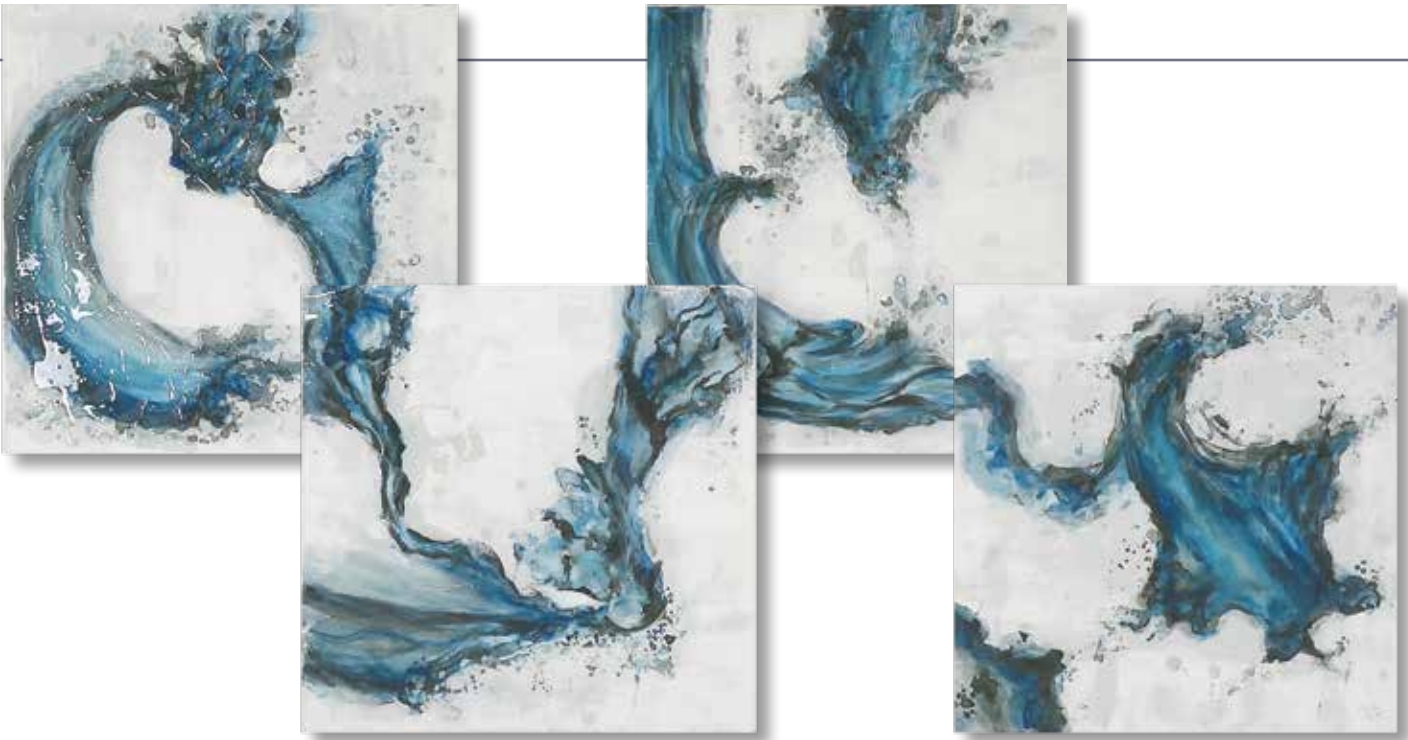

34372 Ghost Ship Hand Painted Canvas
37" x 37" x 2" Hand painted on canvas, this abstract artwork exudes a modern, coastal feel. Silver and gold leaf, light yellow, cream, gray, blue, and sea foam green hues come together to form this heavily textured, gallery worthy piece of artwork. A petite, silver gallery frame surrounds the canvas. Due to the handcrafted nature of this artwork, each piece may have subtle differences.

34368 Filtered Hand Painted Canvas
31" x 42" x 2" Perfect to top off a coastal design, this hand painted artwork on sculpted foam board is an abstract take on an ocean scene. Saturated blue hues add a rich fluidity to the piece, while the foam board creates added texture. A petite, lightly antiqued silver champagne frame complements the artwork. Due to the handcrafted nature of the artwork, each piece may have subtle differences.