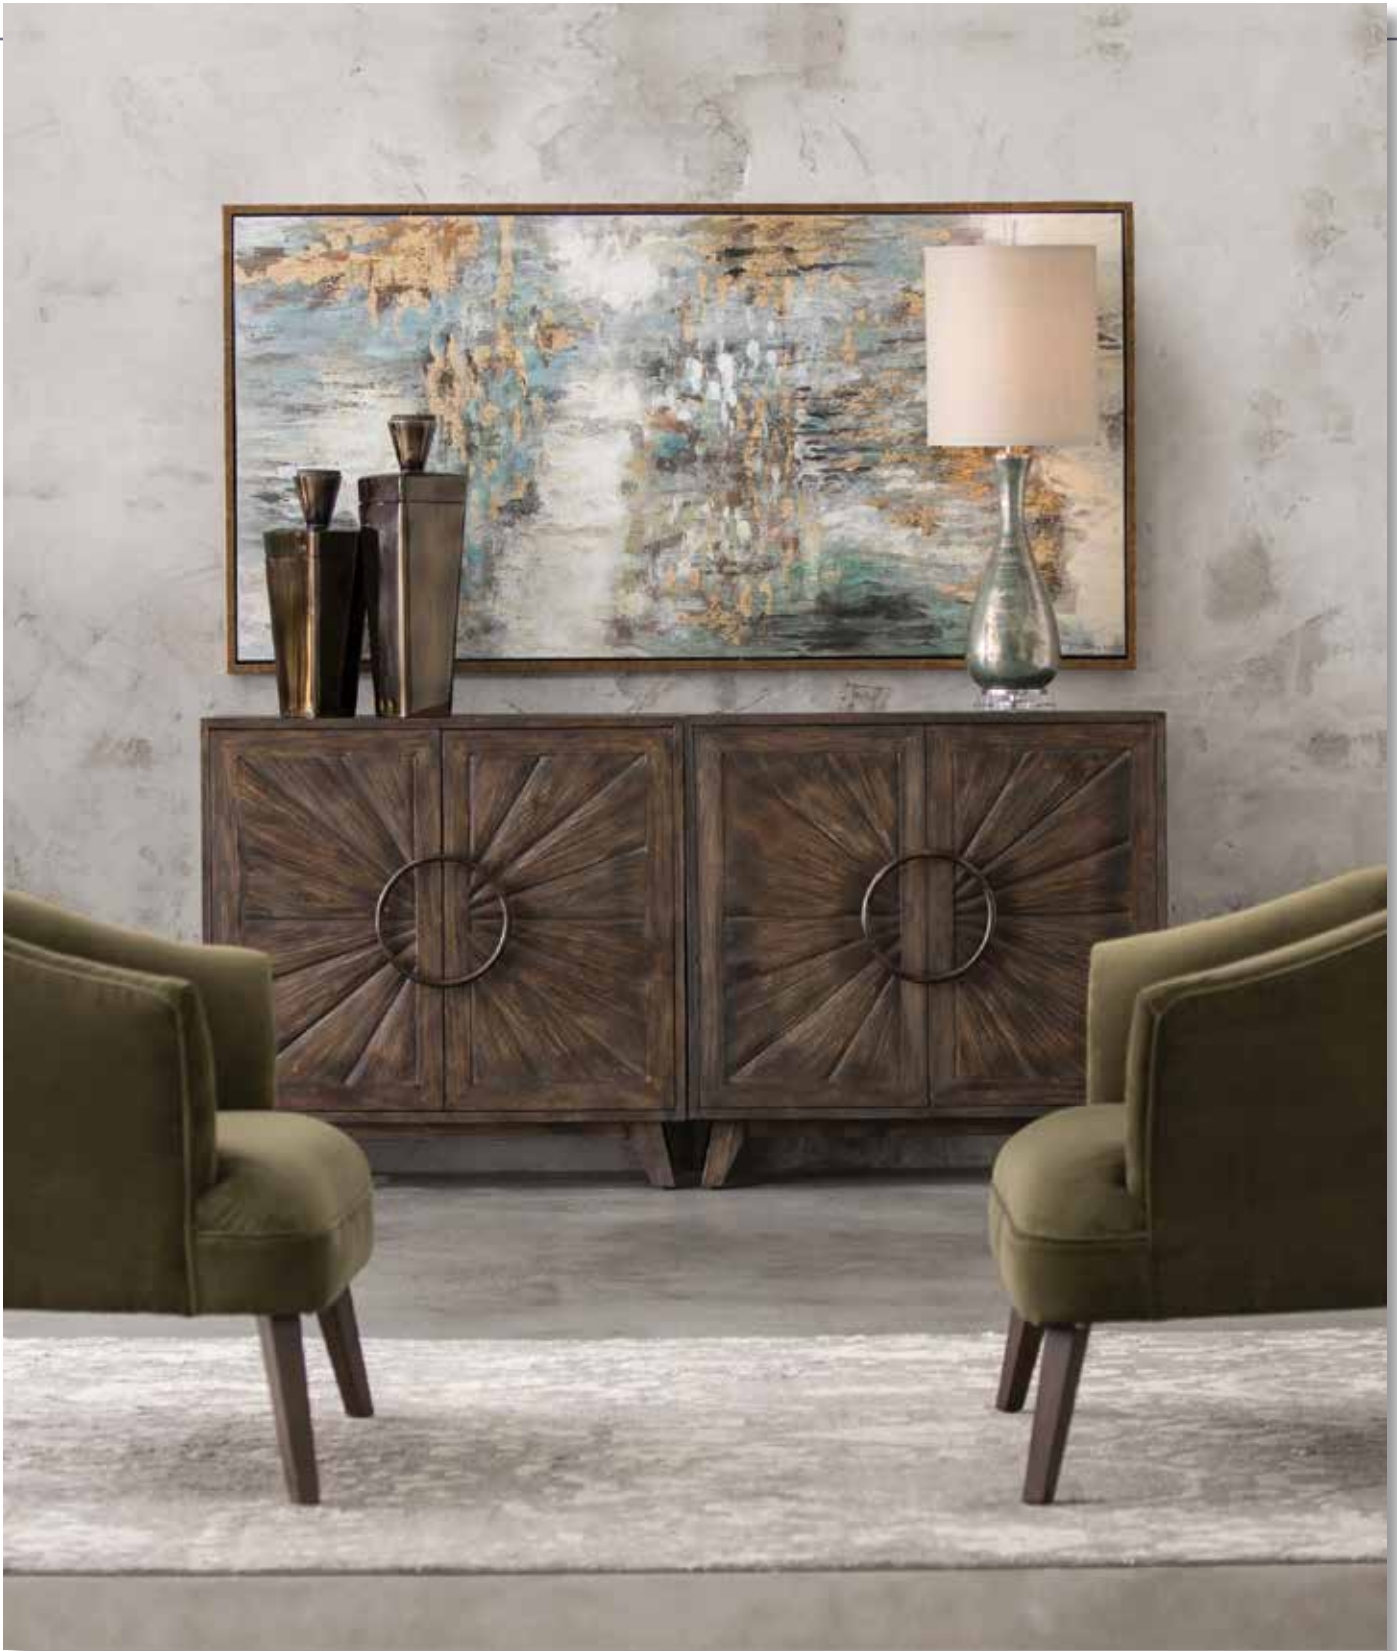

31413 Spice Of Life Hand Painted Canvas

32" x 58" x 2" Evoking a mid-century modern style, this abstract artwork on canvas showcases a bold design with a subdued palette. Large brushstrokes are hand painted in neutral shades of white, black, bronze, and gold. The canvas is stretched and attached to wooden stretchers. A golden-bronze gallery frame with mottled brown and black accents complete this piece. Due to the handcrafted nature of this artwork, each piece may have subtle differences. This piece may be hung horizontal or vertical.