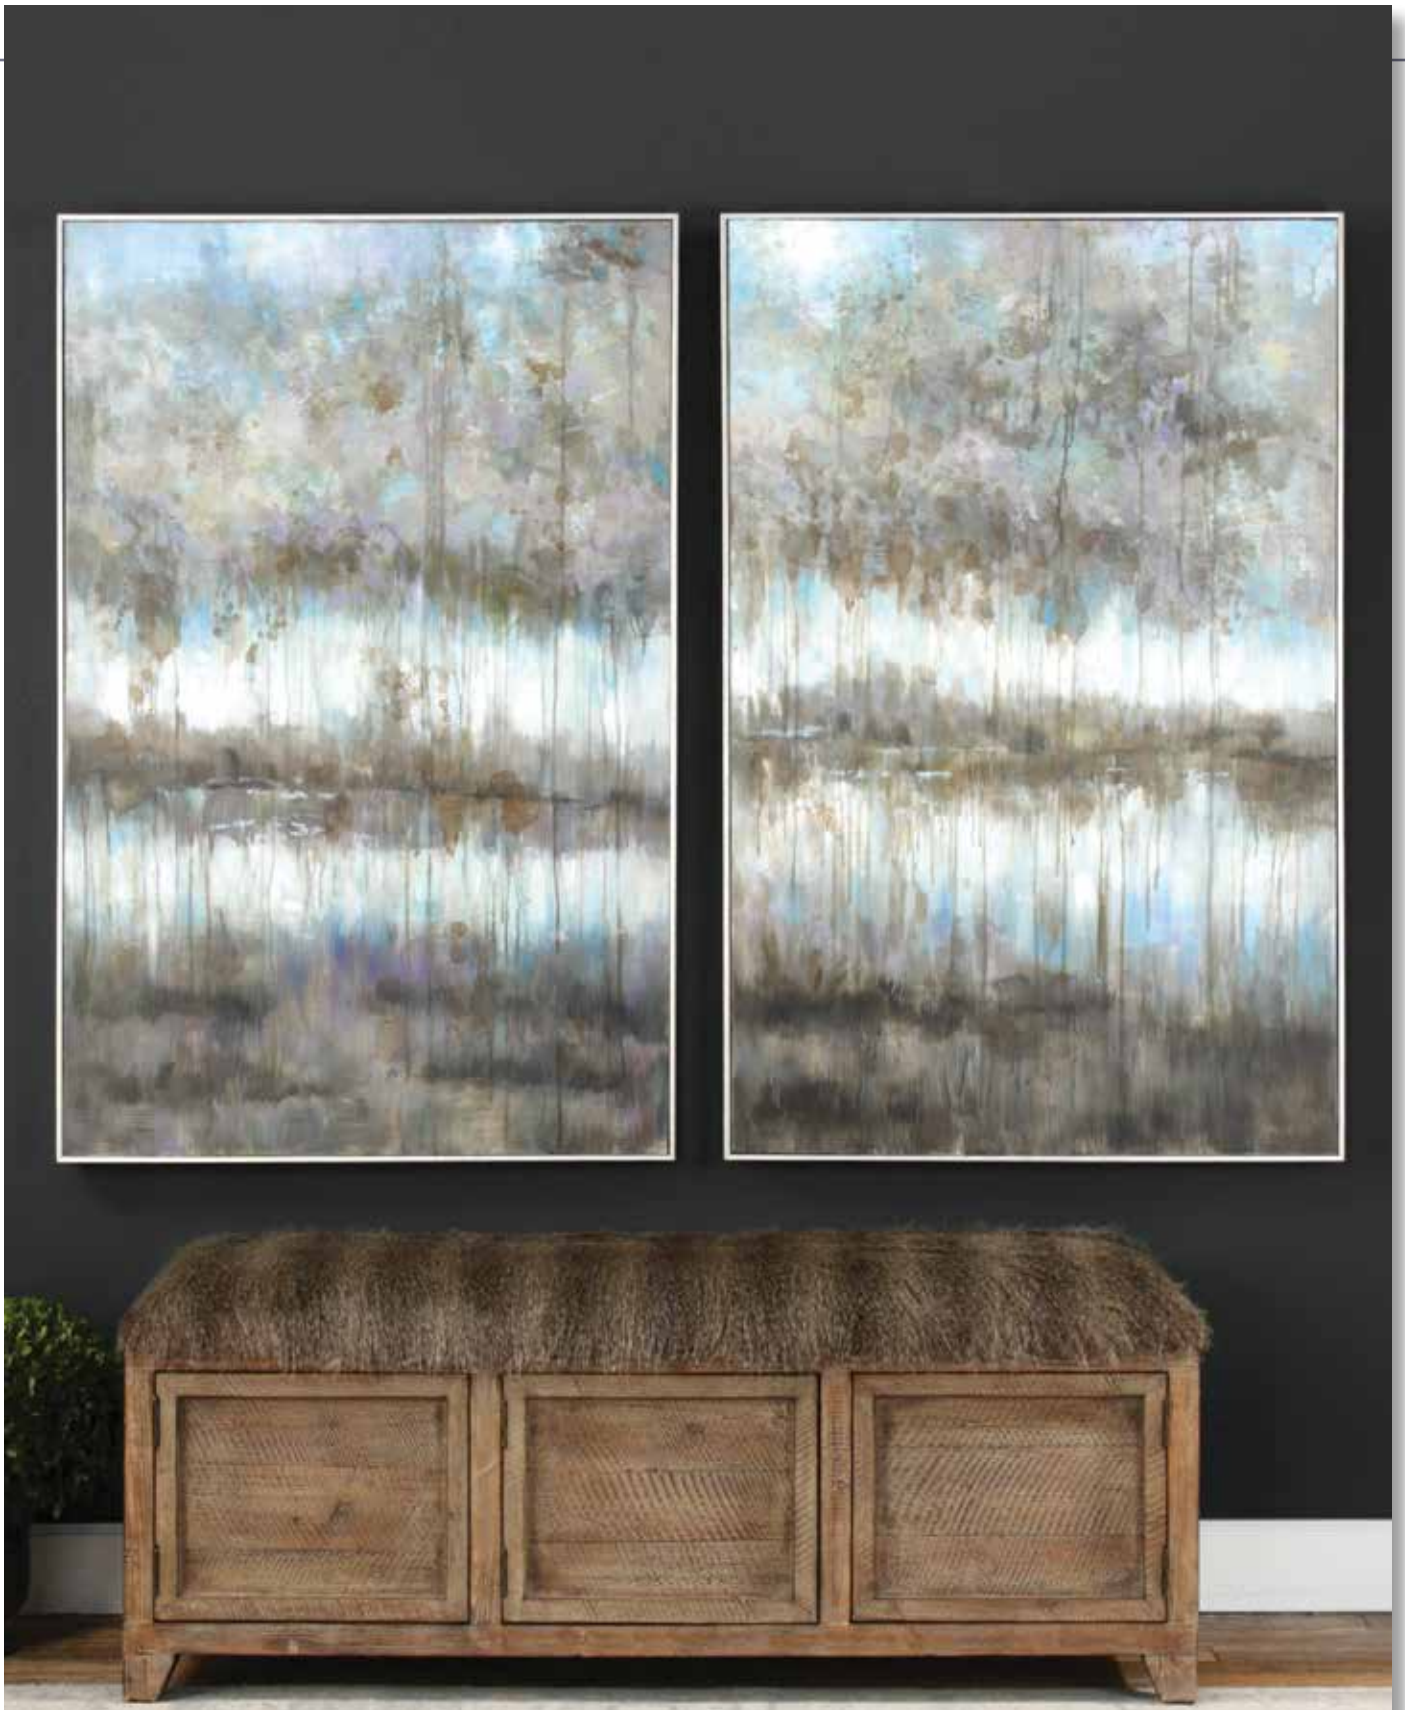

31325 City Reflection Hand Painted Canvas

70" x 24" x 2" This abstract cityscape adds modern style to a design. The hand painted canvas features light texture and shades of silver, gray, pale blue, lavender, gold leaf, and charcoal. An antiqued silver leaf gallery frame completes this piece. Due to the handcrafted nature of this artwork, each piece may have subtle differences.

45099 Undulating Oro Framed Prints, S/2

25" x 45" x 2" Elegant abstract prints showcase soft shades of aqua, charcoal gray, and ivory. Large white matting and petite brushed gold plated stainless steel frames create a timeless look. Artwork by Jennifer Goldberger.

45099

31411 Gray Reflections Hand Painted Canvases, S/2

35" x 53" x 2" These neutral landscapes on canvas are versatile art pieces that transcend multiple styles. Each hand painted piece features shades of blue, silver, bronze, white, and gray. The canvases are stretched and attached to wooden stretchers and are completed by silver leaf gallery frames. Due to the handcrafted nature of this artwork, each piece may have subtle differences.

31407 Floating Hand Painted Canvas

29" x 53" x 2" Contemporary in design, this hand painted abstract on canvas utilizes bold hues to make a statement. Shades of blue, gold, bronze, and white add a glamorous edge to this artwork. Each canvas is stretched and attached to a wooden frame and is surrounded by a petite, gold leaf gallery frame. Due to the handcrafted nature of this artwork, each piece may have subtle differences.