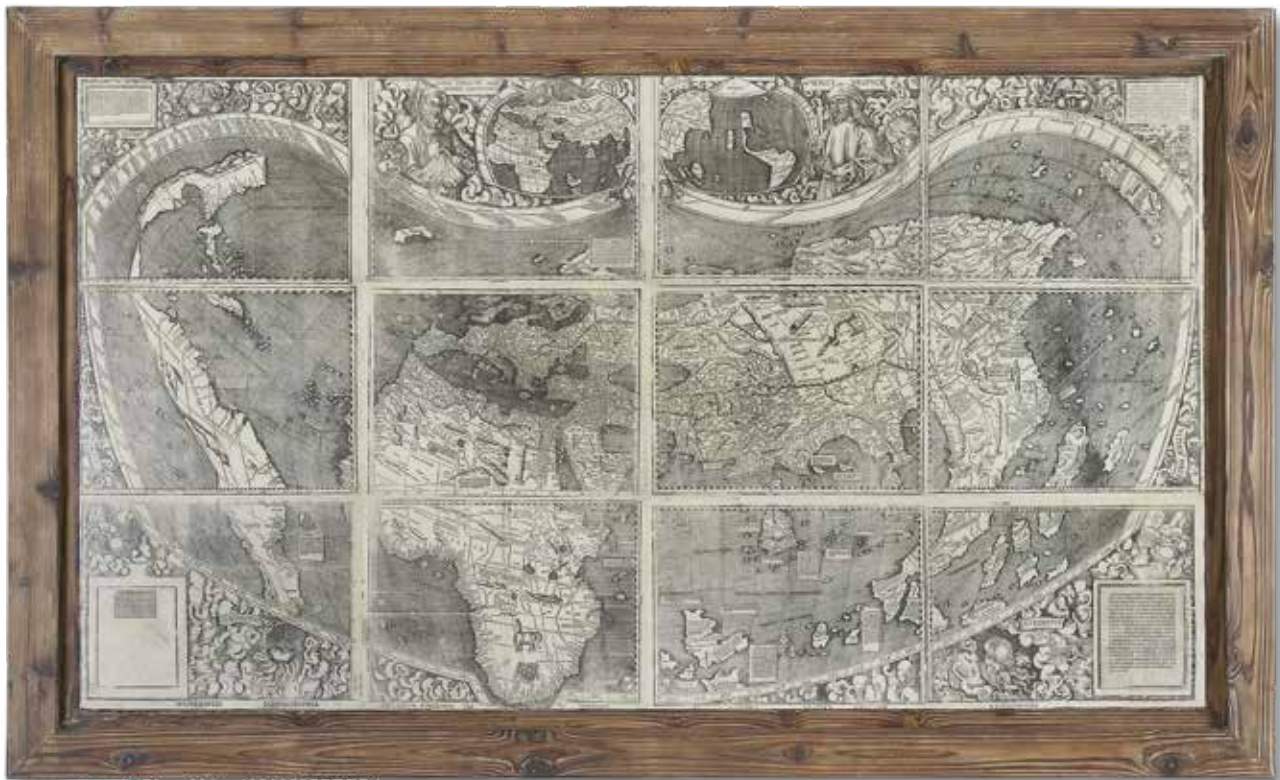

51106 Western Skull Mount Framed Print

71" x 34" x 4" Rustic, western style radiates from this framed, monochromatic artwork. This simple, masculine design is surrounded by a galvanized tin frame with rust accents and a distressed barn wood outer frame and inner lip. This transitional print is placed under protective glass. Artwork by Ethan Harper.