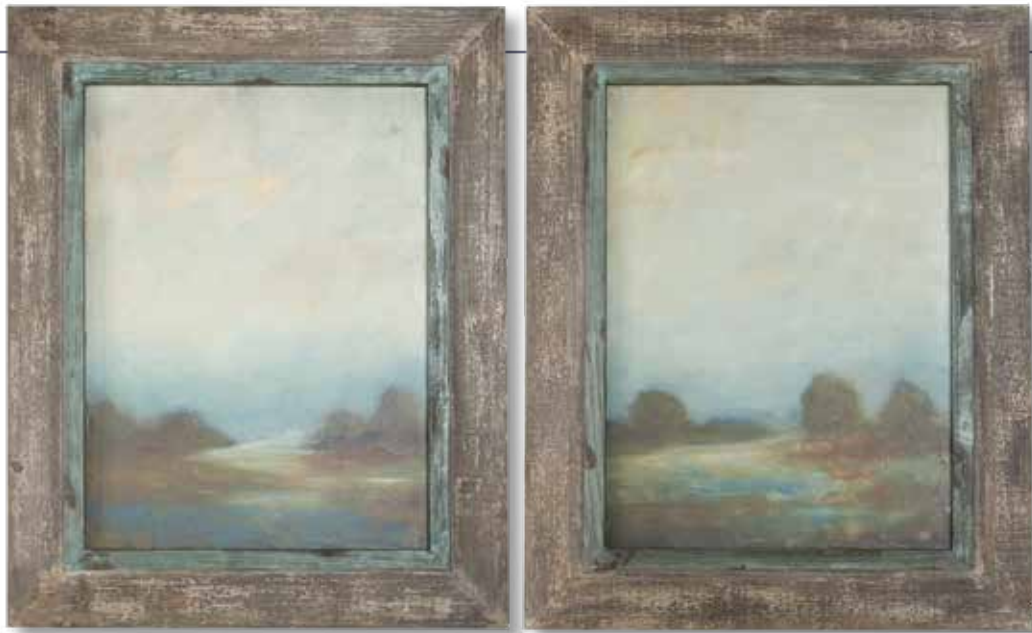

51301 Valley Of Light Hand Painted Canvas

73" x 49" x 2" Rich earth tone colors combined with brilliant blue shades are used to create this hand painted landscape on canvas. This masculine piece features a light texture detailing that brings added dimension. The canvas is stretched and attached to wooden stretchers. A slim, black satin gallery frame completes the artwork. Due to the handcrafted nature of this artwork, each piece may have subtle differences.