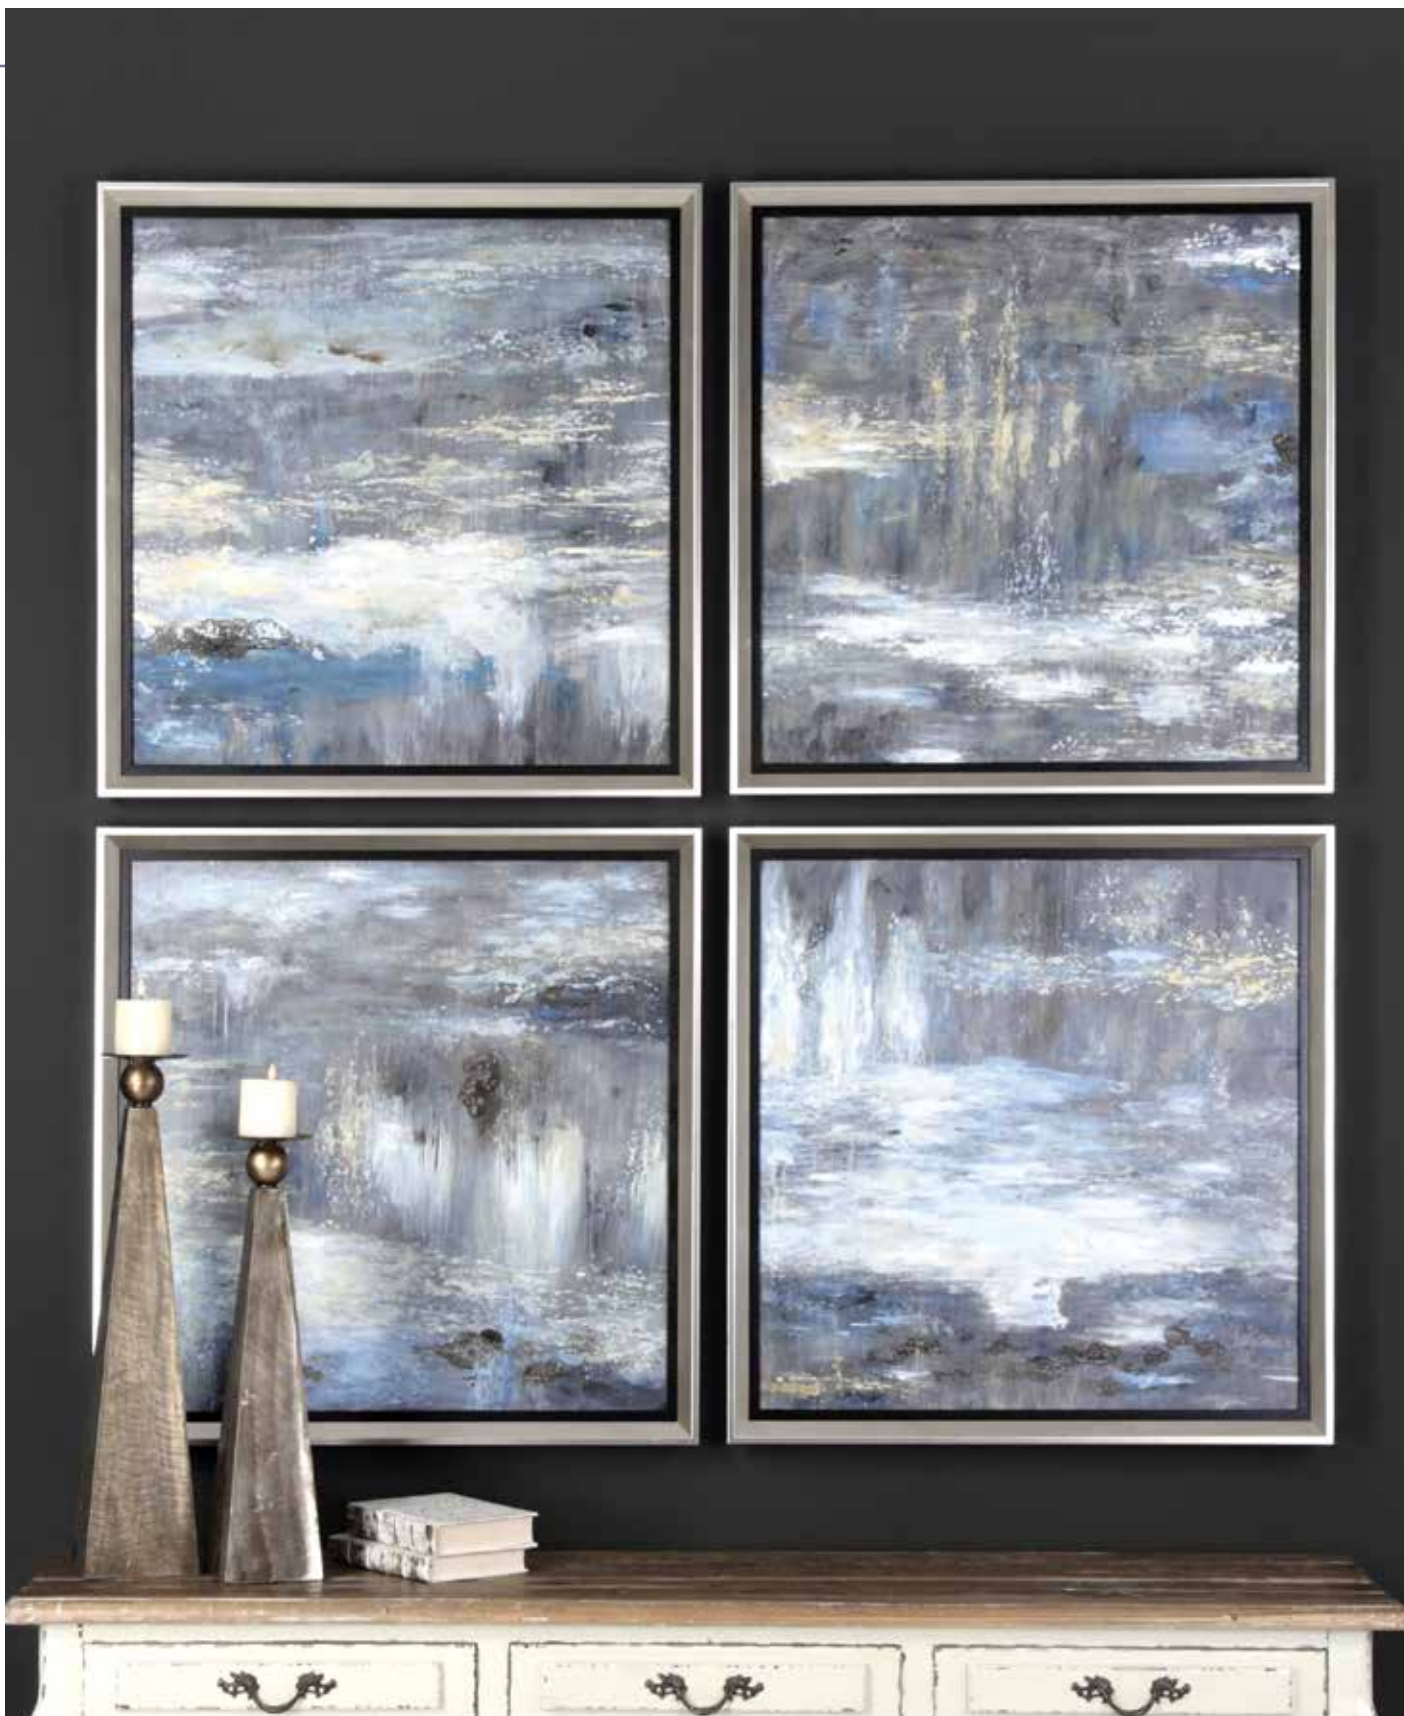

34366 Shades Of Gray Hand Painted Canvases, S/4

33" x 33" x 2" Hand painted on canvas, this artwork presents modern, contemporary style. Moody shades of slate blue and gray give these pieces a peaceful, yet expressive quality. A petite, antiqued silver leaf frame with a satin finish and a black inner lip complete each piece. Due to the handcrafted nature of this artwork, each piece may have subtle differences.